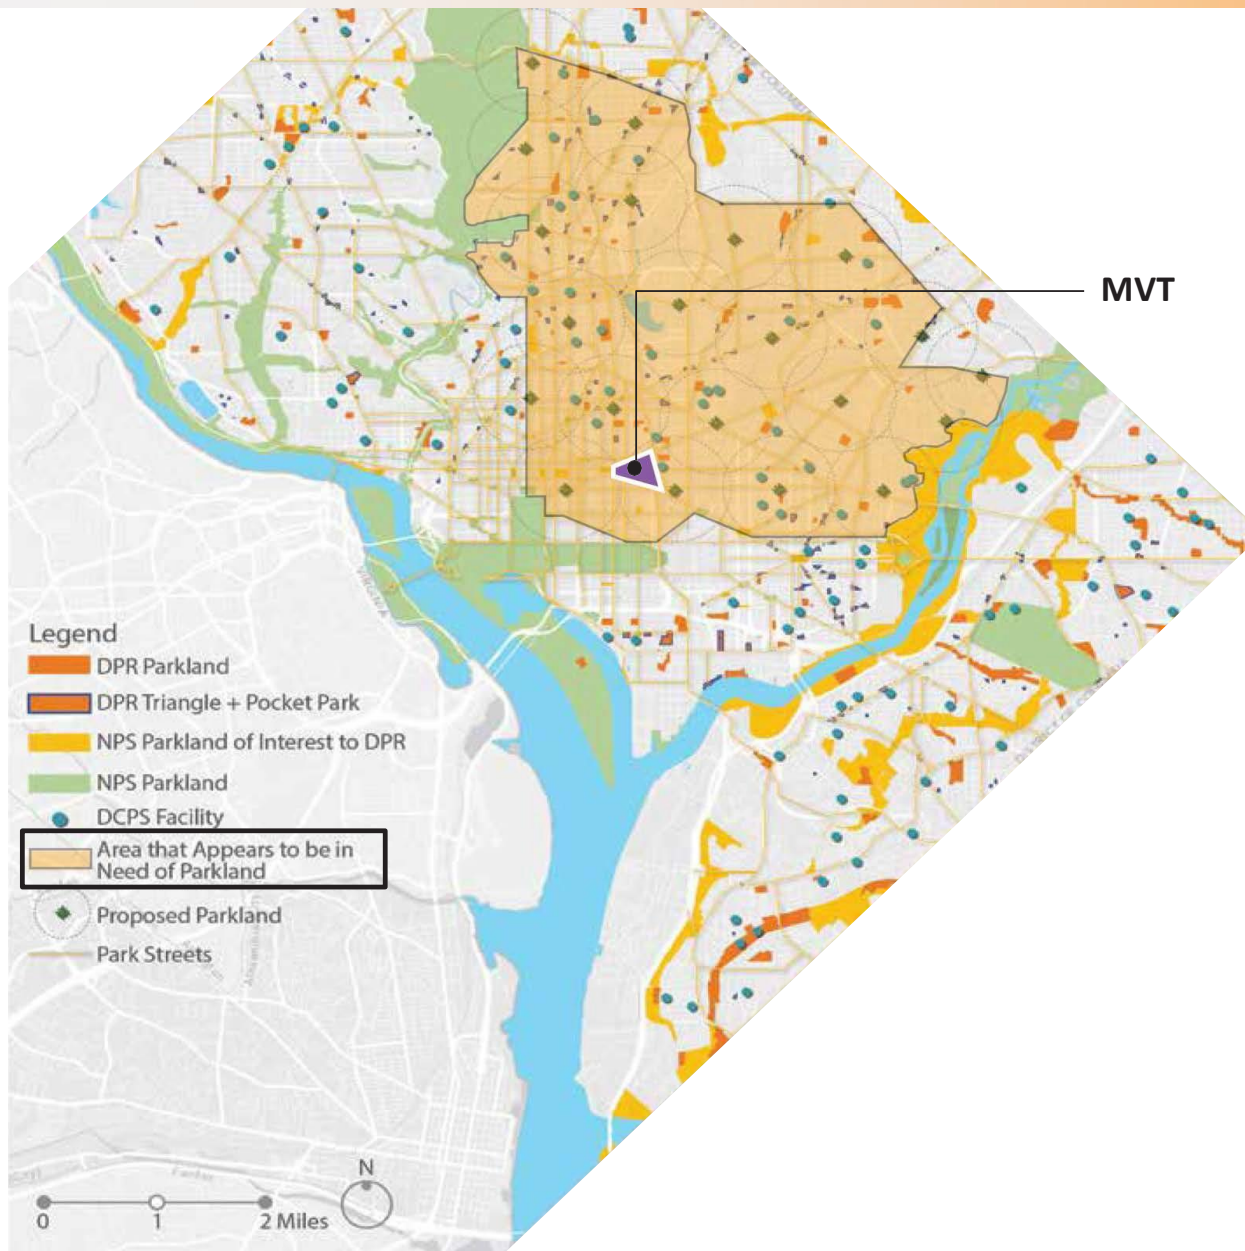

MVT Need Reinforced by District-Wide Planning

MVT

Mount Vernon Triangle Neighborhood:

9th
most populous area in District, but
(including Downtown, Chinatown and Penn Quarters)

4th
lowest provision of open space,
out of 45 areas in District, and

3^x
the number of residents per
playground in MVT area as the
District average

**Top priority needs identified by
the MVT community include:**

- small neighborhood parks
- walking trails
- running/walking tracks
- indoor swimming pool
- playgrounds